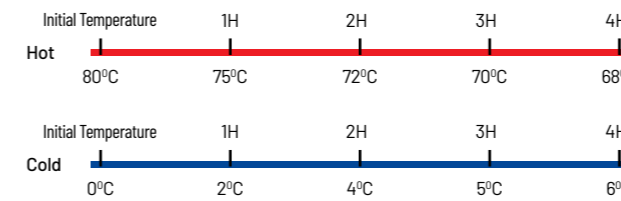

Insulation Effect

Capacity Chart KPC-02

(Capacity is double for KPC-03)

KPC-IB

KPC-02

KPC-03

KPC-UT

Code	Specification	Size (mm)
KPC-02	Single Pan Carrier	680 x 477 x 620
KPC-03	Double Pan Carrier	680 x 477 x 1330
KPC-UT	Trolley for Pan Carrier	710 x 530 x 230
KPC-IB	Ice Board for Ultra Pan Carrier	325 x 528 x 35