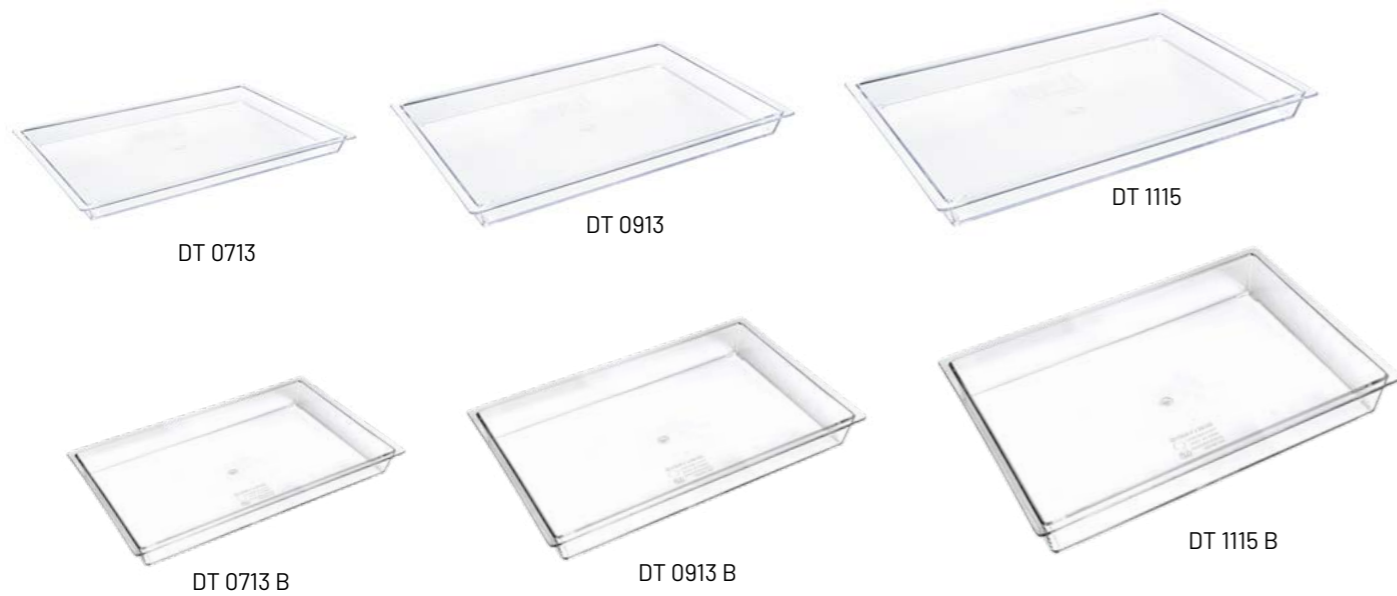

Code	Specification	Size (Inch)
CFT 1014 (PP LR)	PP	10 x 14
CFT 1216 (PP LR)	PP	12 x 16

Cafeteria Tray Rectangle with Handle (Available in PP & ABS)

Code	Specification	Size (Inch)
HFT 1217 PP	PP	12 x 17
HFT 1217 ABS	ABS	12 x 17

High Heat Resistant Trays (Polycarbonate) PC

PC Cafeteria Tray Rectangle

Code	Specification	Size (Inch)
CFT 1014 (pc)	Polycarbonate	10 x 14
CFT 1216 (pc)	Polycarbonate	12 x 16
CFT 1418 (pc)	Polycarbonate	14 x 18

Colours Available in ABS & PP (In all Cafeteria Trays)

Display Trays

Other colours available:

Code	Specification	Size (Inch)
DT 0713	PC Display Tray	7 x 13 x 1
DT 0913	PC Display Tray	9 x 13 x 1
DT 1115	PC Display Tray	11 x 15 x 1
DT 0713 B	PC Display Tray	7 x 13 x 1.75
DT 0913 B	PC Display Tray	9 x 13 x 1.75
DT 1115 B	PC Display Tray	11 x 15 x 1.75