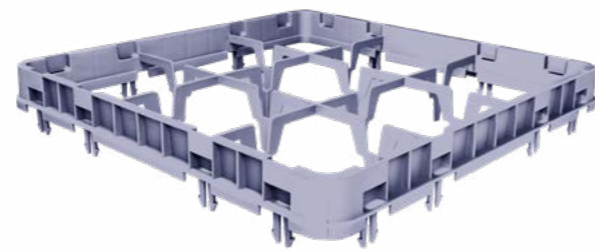

9 Compartment Base Rack

Code	Specification	Size (mm)	Dimension Comp. (mm)
BR-0009	09 Comp. Base Rack	500 x 500 x 101	150 x 150