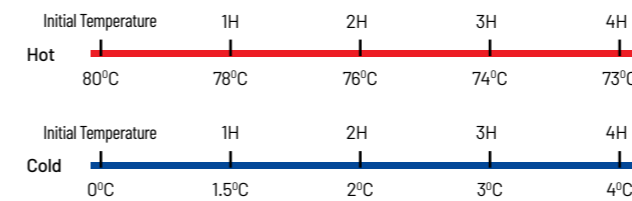

Insulation Effect