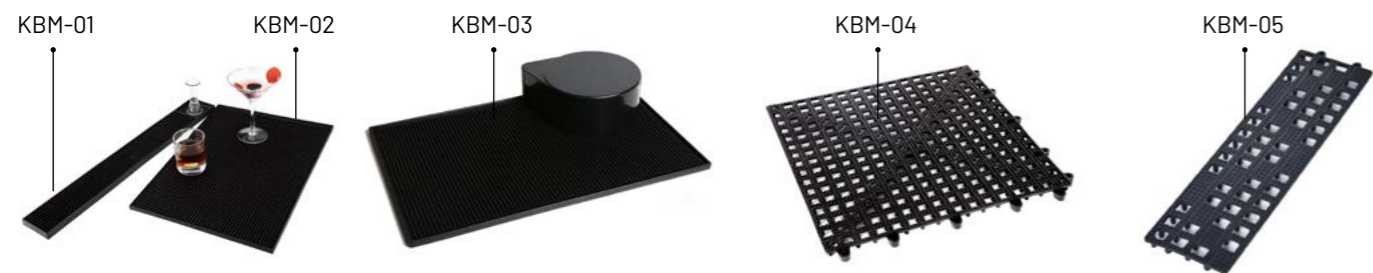

Bar Mats

Code	Specification	Size (mm)	Code	Specification	Size (mm)
KBM-01	Bar Mat	600 x 85 x 15	KBM-04	Bar Mat	320 x 320 x 15
KBM-02	Bar Mat	450 x 300 x 10	KBM-05	Bar Mat	315 x 90 x 12
KBM-03	Bar Mat	300 x 150 x 10			

Food Grade   Stain Resistant   Easy to Clean   Durable