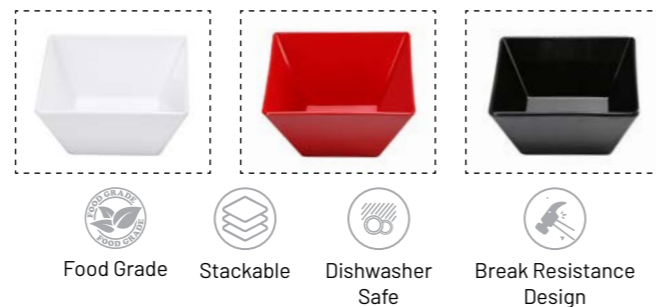

Colours Available