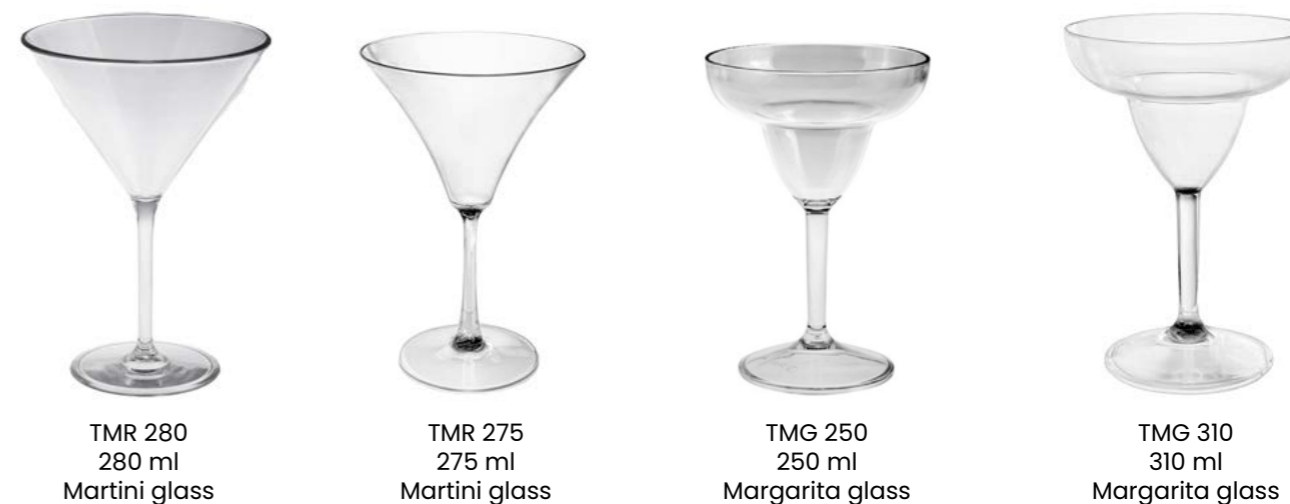

-  Food Grade
-  Stain Resistant
-  Odourless
-  Break & Chip Resistant

TCM 150
150 ml
Flute glass

TCM 160
160 ml
Flute glass

TCM 210
210 ml
Flute glass

TCF 430
430ml

TWN 300
300 ml
Wine glass

TWN 150
150 ml
Wine glass