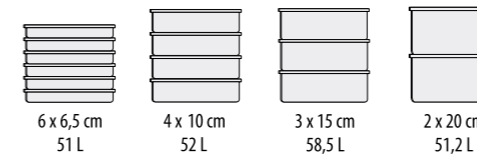

Insulation Effect

Capacity Chart KPC-02

(Capacity is double for KPC-03)

KPC-IB

KPC-02

KPC-03

KPC-UT

Code	Specification	Size (mm)
KPC-02	Single Pan Carrier	680 x 477 x 620
KPC-03	Double Pan Carrier	680 x 477 x 1330
KPC-UT	Trolley for Pan Carrier	710 x 530 x 230
KPC-IB	Ice Board for Ultra Pan Carrier	325 x 528 x 35