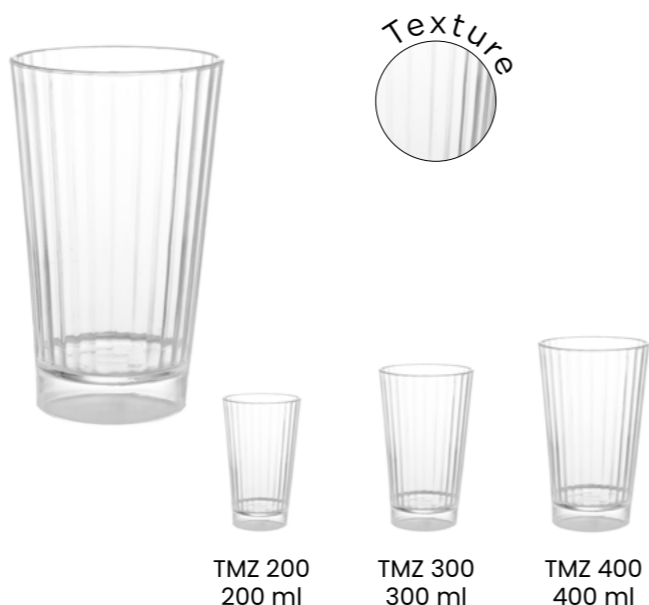

Maze series

Food Grade
Stain Resistant
Odourless
Break & Chip Resistant