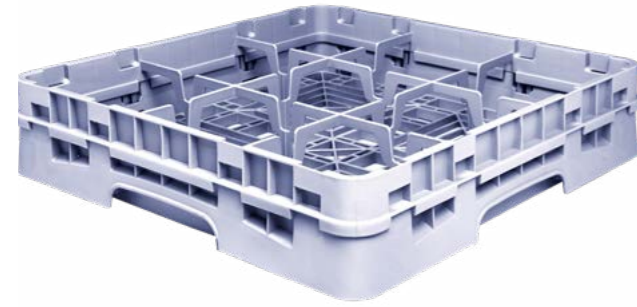

Insulation Effect

Code	Specification	Size (mm)
KPC-01	Insulated Pan Carrier (Top Loading)	698 x 480 x 335

Capacity Chart KPC-01

Insulated Ice Caddy

- The caddy stores ices and keeps ices from melting.
- Thick foam construction helps better preservation.
- The sliding lid helps to reduce cross contamination.
- The water tank and a drain shelf separate water and ices, prolonging storage time.
- The ergonomically designed handles make transporting easy.

Code	Specification	Size (mm)
KIC-110	Insulated Ice Caddy 110 Ltr	800 x 585 x 745

Adjustable Dish Caddy

- Polyethylene divider is easy to adjust, flexible configuration holds a variety of plates.
- Non-marking casters for easy transport of loaded caddy.
- Extremely Durable. Heavy duty polyethylene construction
- Protects bone china and ceramic from chipping, Won't chip, crack or rust.

KADC-01 Layout for 6" to 13" Plates

KADC-01 Layout for 4.5" to 6" Plates

Code	Specification	Size (mm)
KADC-01	Adjustable Dish Caddy	900 x 725 x 800

Food Grade

Stain Resistant

Easy to Clean

Durable

GLASS RACKS

Features

- Easy to handle, with 1.3cm overlap area and smooth sides, Kenford racks interstack with all racks from major dishrack manufacturers.
- Open inside compartments provide thorough circulation of water and cleaning solutions, and promote quick and thorough drying.
- Extremely durable, long-lasting polypropylene built to withstand chemicals and high temperature up to 200°F (93°C)
- Closed external walls are designed for optimum cleaning and storage, Kenford racks keep finger and contaminants out and reduce risk of breakage and injury.
- Easy to carry, easy to grip handles on all four sides as well as smooth overlapping sides and rounded corners, reduce the risk of injury.