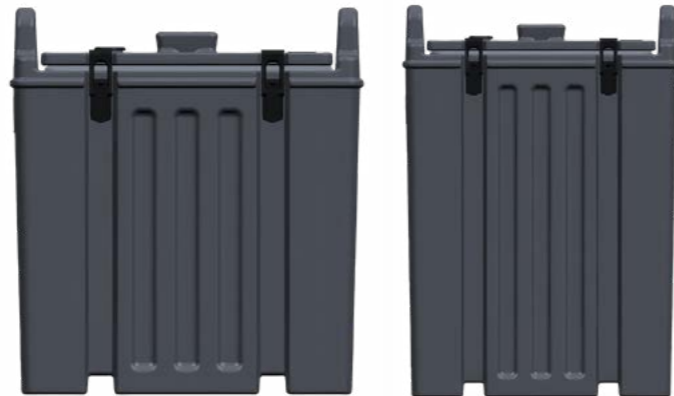

Food Grade

Stain Resistant

Easy to Clean

Durable

Insulated Beverage Containers

- Keep beverage hot or cold and fresh for hours.
- Suitable for the restaurant's foreground and background.
- Seamless double-wall PE construction and foamed-in-place polyurethane insulation ensures years of reliable service and prevents liquids from seeping walls.
- Molded-in mounting plates prevent latches from pulling out.
- Drip-proof recessed spigot allows for easy accessing and can be easily adjusted without tools.
- Wide service opening accommodates larger cup or coffee pots when units are stacked on a riser
- Interlocking construction allows for stable stacking and space saving.

Code	Specification	Size (mm)
KIC-110	Insulated Ice Caddy 110 Ltr	800 x 585 x 745

Adjustable Dish Caddy

- Polyethylene divider is easy to adjust, flexible configuration holds a variety of plates.
- Non-marking casters for easy transport of loaded caddy.
- Extremely Durable. Heavy duty polyethylene construction
- Protects bone china and ceramic from chipping, Won't chip, crack or rust.