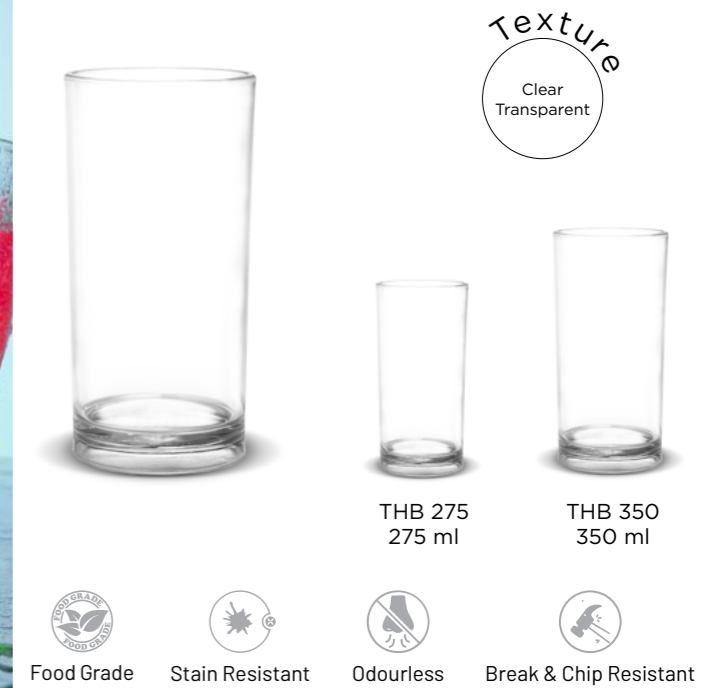

Code	Specification	Size (Inch)
SFT 1317	A.B.S.	13 x 17

Service Tray (With Handle)

Code	Specification	Size (Inch)
THL 1014	A.B.S.	10.5 x 14
THL 1010	A.B.S.	10 x 10

Colours Available

TUMBLERS

- Made of quality material, feature the elegant look and feel of glass without the high replacement. costs lightweight and easy handling, ideal for bars, discos, hotels and other places.
- PC tumblers with elegant design, quality material, feel of glass and clear, environmental, health, safety, unbreakable and durable, ideal for restaurants, hotels, bars, living rooms, hospitals and other places.
- Elegant design, clear and amber color for choice, textured surface, excellent feel, environmental, health, safety, unbreakable and durable, ideal for schools, restaurants, hotels, bathrooms, and other places.

Taper Series

Taper series (LR) Light weight range

Step series (Frosted)

Step series (Plain)

High Ball Series

Square series (Plain)

Square series (Frosted) LR

Cold Drink series