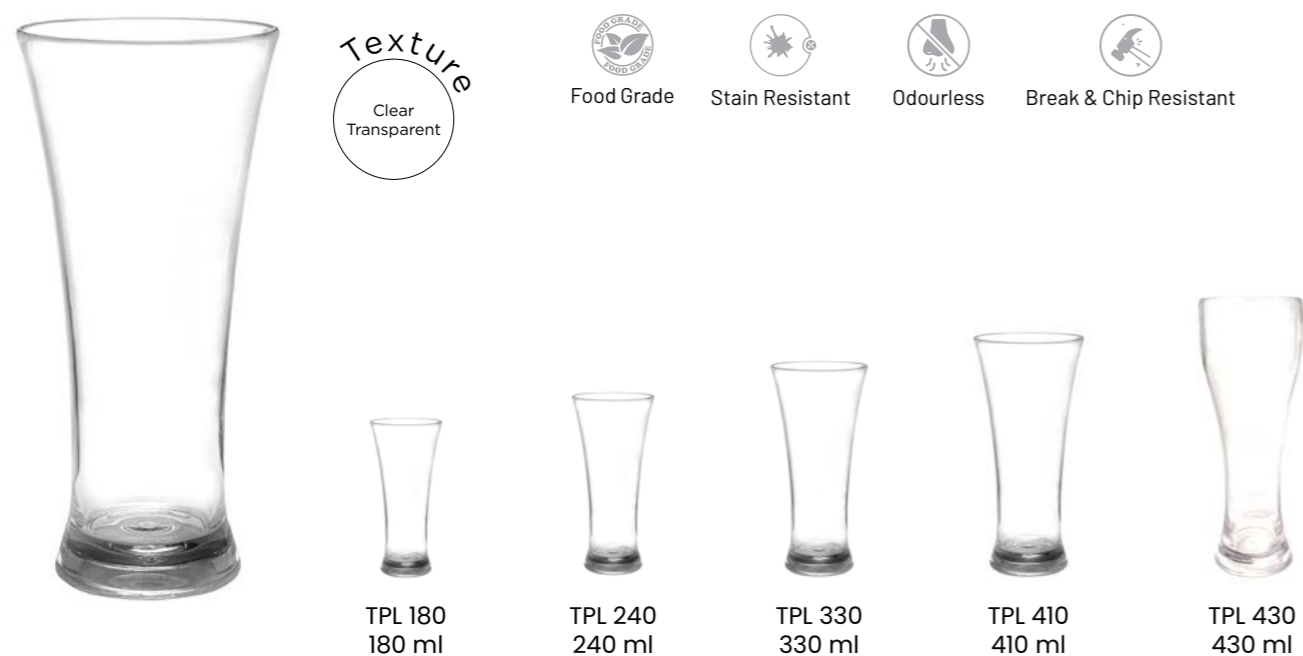

Pilsner series

Food Grade
Stain Resistant
Odourless
Break & Chip Resistant