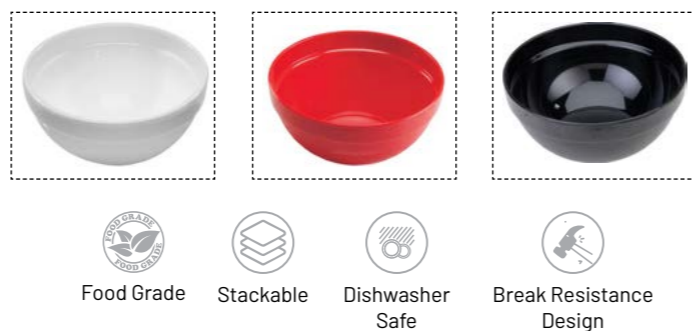

Break & Chip Resistant

PC+PP Rectangle Cake Caddy

PC RCCR

PP RCCB

PCPP RRCB

Code	Specification	Size (mm)
PC RCCR	Rectangle Cake Caddy Cover	540 x 330 x 180
PP RCCB	Rectangle Cake Caddy Basket	540 x 330 x 80
PCPP RRCB	Rectangle Cake Caddy Cover + Basket	540 x 330 x 260

Food Grade

Stain Resistant

Odourless

Break & Chip Resistant

BOWLS

- Look and feel of glass, durable material and easy to clean.
- High imitated crystal effect, strong refraction, crystal clear and elegant
- Virtually unbreakable compared to glass, while cheaper than glass.
- Diverse style suitable for the majority of HORECA customers.

SB Series Stack Bowls

Stack Bowl

Code	Specification	Size (Inch)
SB 5	Polycarbonate	5.5 Ø
SB 7	Polycarbonate	6.75 Ø
SB 8	Polycarbonate	8 Ø
SB9	Polycarbonate	9 Ø
SB10	Polycarbonate	10 Ø

Colours Available

SQB Series Square Bowls