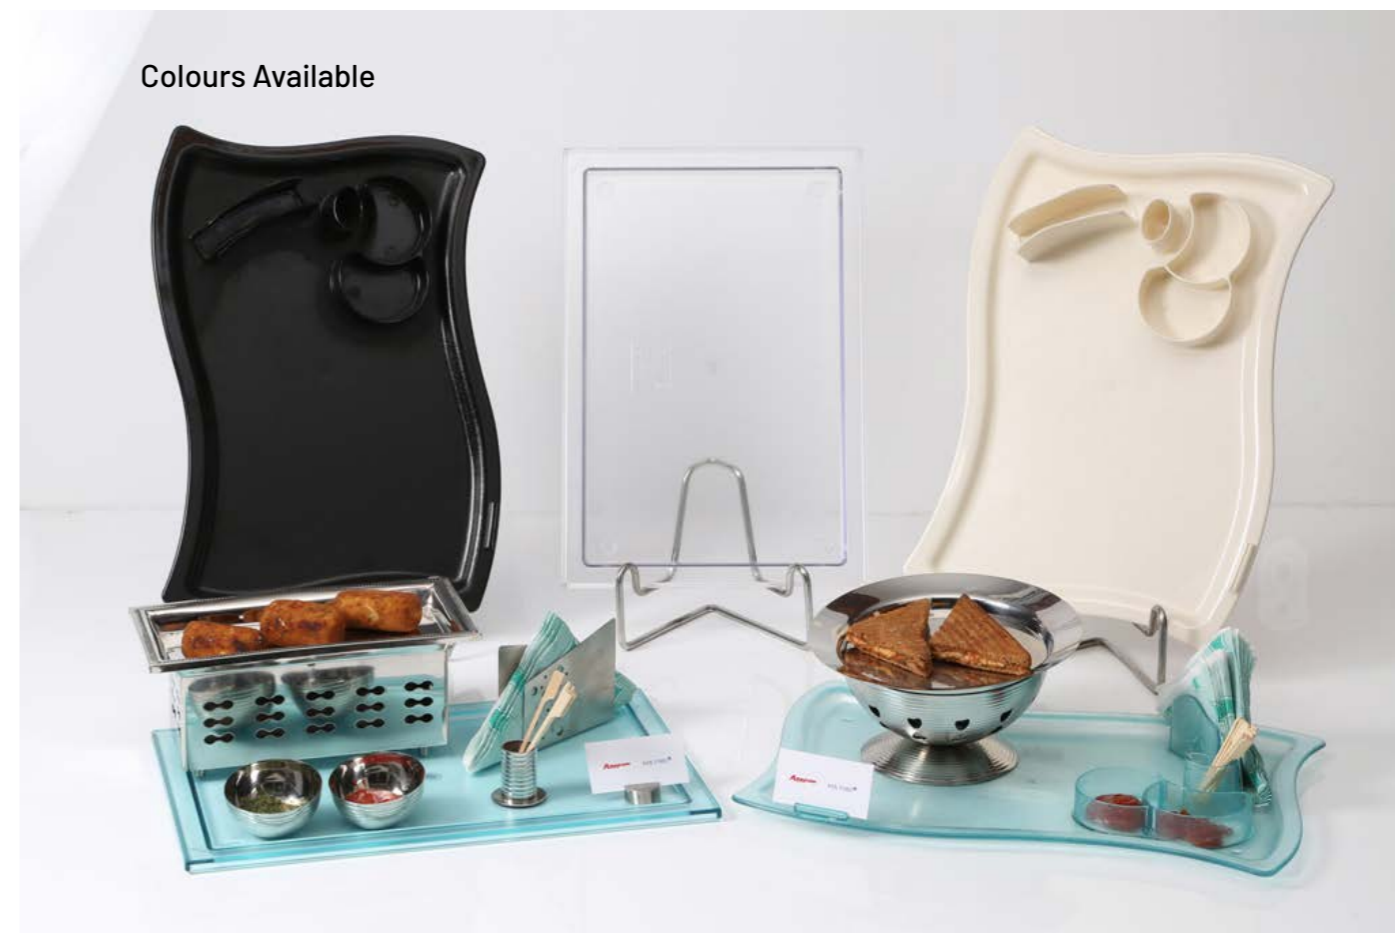

Code	Specification	Size (Inch)
SFT 1317	A.B.S.	13 x 17

Service Tray (With Handle)

Code	Specification	Size (Inch)
THL 1014	A.B.S.	10.5 x 14
THL 1010	A.B.S.	10 x 10

Colours Available

TUMBLERS

- Made of quality material, feature the elegant look and feel of glass without the high replacement. costs lightweight and easy handling, ideal for bars, discos, hotels and other places.
- PC tumblers with elegant design, quality material, feel of glass and clear, environmental, health, safety, unbreakable and durable, ideal for restaurants, hotels, bars, living rooms, hospitals and other places.
- Elegant design, clear and amber color for choice, textured surface, excellent feel, environmental, health, safety, unbreakable and durable, ideal for schools, restaurants, hotels, bathrooms, and other places.