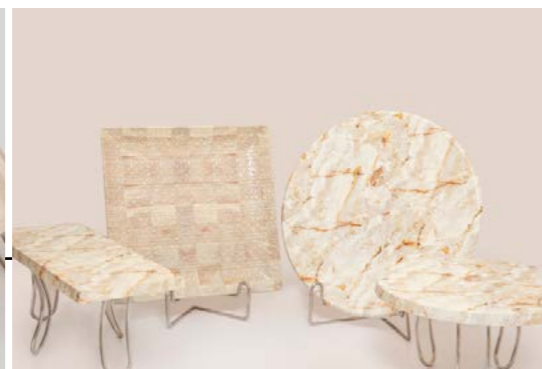

— Contents —

Snacks/Chat Crockery	103
Dinnerware	111
Platters & Boards	118
Bowls & Pans	123
G.N. Pans	127