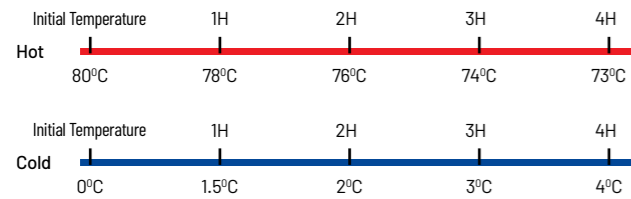

Insulation Effect

- **Vent caps**
  Balanced pressure makes the container easily open.
- **Recessed faucet**
  Accommodates for larger cups. Two positions, one for continuous pouring. And the other for individual dispensing.
- **1 inch ultra latch**
  With durable plastic ultra latch. It won't rust.
- **9.5 inch ultra latch**
  Wide nylon latches are rust free and easy to open and close by one hand.