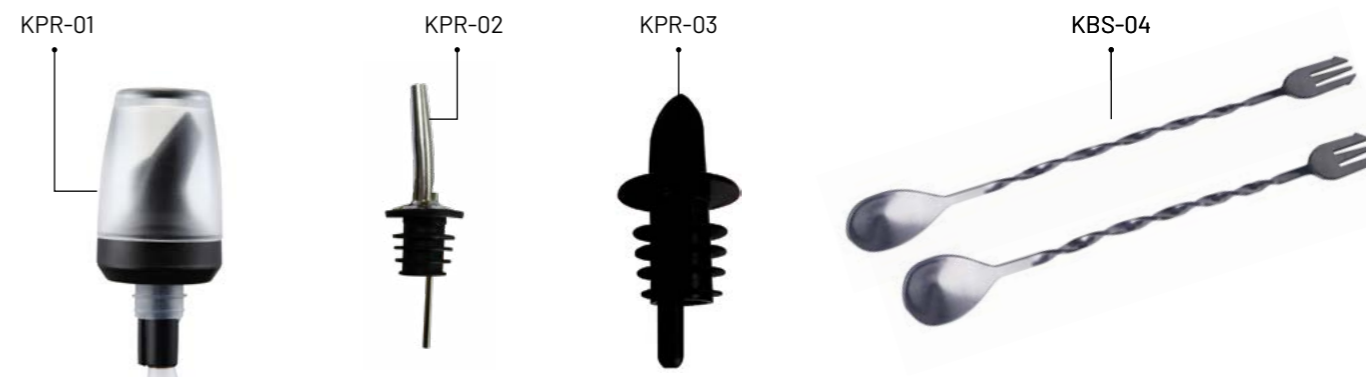

Code	Specification	Size (mm)	Code	Specification	Size (mm)
KPR-01	Spout	88 x 38	KPR-03	Plastic Pourer	69 x 30
KPR-02	SS Pourer	105 x 30	KBS-04	Bar Spoon Big/Small	320 / 260

Food Grade   Stain Resistant   Easy to Clean   Durable