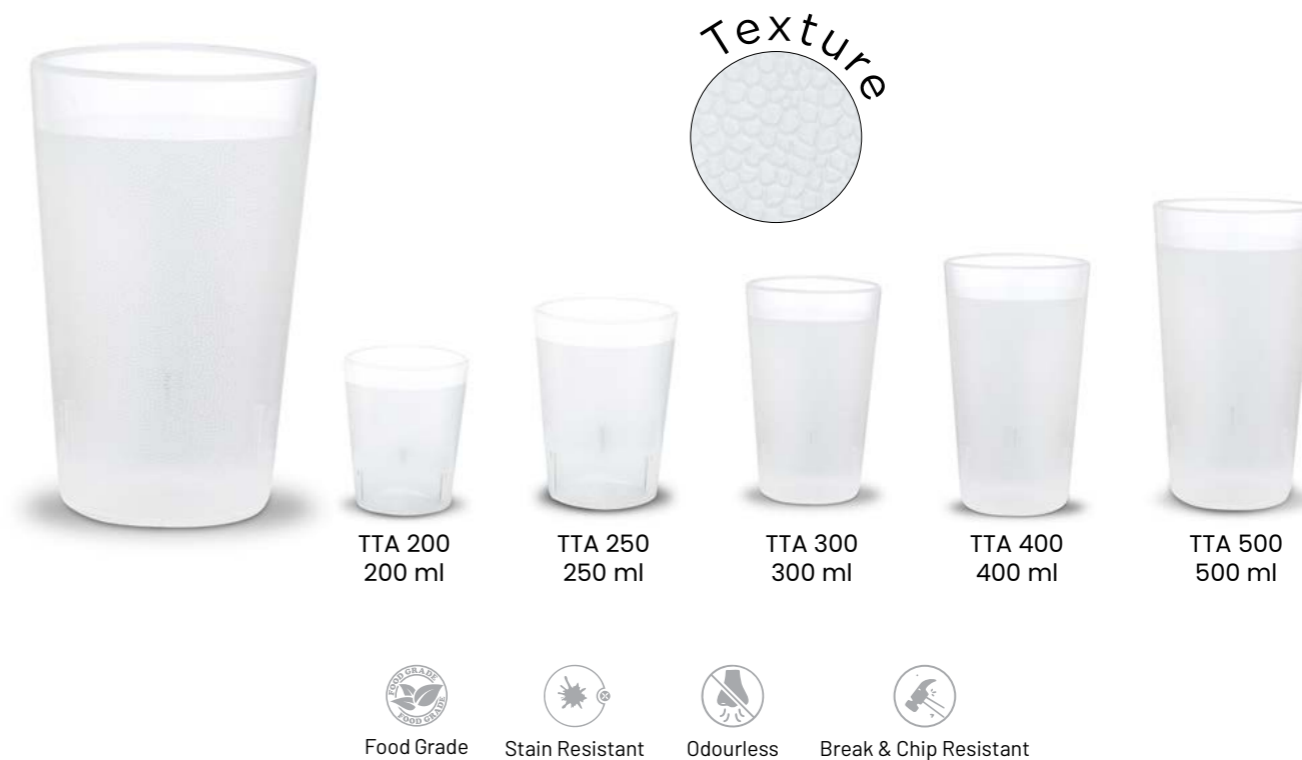

Taper Series