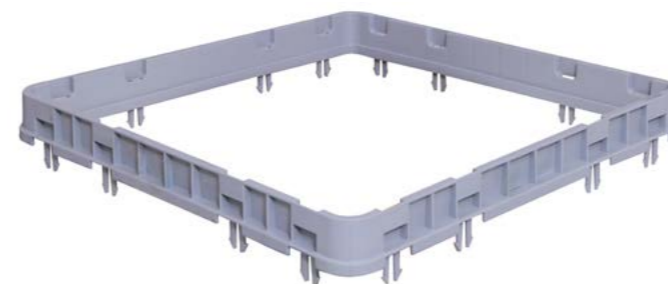

49 Compartment Base Rack

Code	Specification	Size (mm)	Dimension Comp. (mm)
BR-0149	49 Comp. Base Rack	500 x 500 x 101	61 x 61

49 Compartment Extender

Code	Specification	Size (mm)	Dimension Comp. (mm)
ET-49	49 Comp. Extender	499 x 499 x 51	61 x 61

Open Base Rack

Code	Specification	Size (mm)	Dimension Comp. (mm)
BR-010P	Open Base Rack	500 x 500 x 101	-

Cutlery Base Rack

Code	Specification	Size (mm)	Dimension Comp. (mm)
BR-01CT	Cutlery Rack	500 x 500 x 101	-

64 Pin Plate Rack

Code	Specification	Size (mm)	Dimension Comp. (mm)
BR-00PR	64 Pin Plate Rack	500 x 500 x 101	

Open Extender

Code	Specification	Size (mm)	Dimension Comp. (mm)
ET-01	Open Extender	499 x 499 x 51	-

Glass Rack Trolley

Code	Specification	Size (mm)	Dimension Comp. (mm)
GR-0TR			

Glass Rack Cover

Code	Specification	Size (mm)	Dimension Comp. (mm)
GR-COV	Cover	-	-