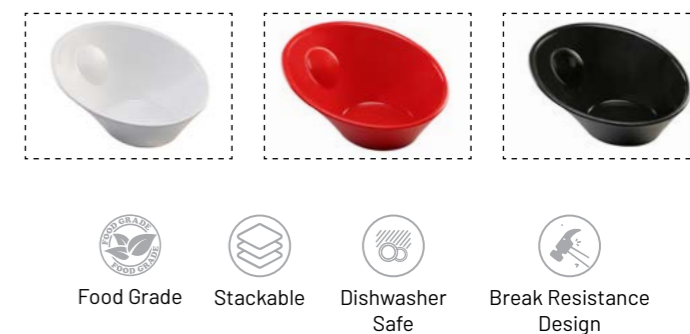

SB Series Stack Bowls

Stack Bowl

Code	Specification	Size (Inch)
SB 5	Polycarbonate	5.5 Ø
SB 7	Polycarbonate	6.75 Ø
SB 8	Polycarbonate	8 Ø
SB9	Polycarbonate	9 Ø
SB10	Polycarbonate	10 Ø

Colours Available

SQB Series Square Bowls

Square Bowl

Code	Specification	Size (Inch)
SBQ 07	Polycarbonate	7 x 7
SBQ 09	Polycarbonate	9.25 x 9.25

Colours Available

Taper Series Bowls

Taper Bowl

Code	Specification	Size (Inch)
TPB 08	Polycarbonate	8X7
TPB 10	Polycarbonate	10X9

Colours Available

BB Series Bubble Bowls

Bubble Bowl

Code	Specification	Size (Inch)
BB 2	Polycarbonate	6Ø
BB 1	Polycarbonate	8Ø

Colours Available

SWB Series Swirl Bowl

Swirl Bowl

Code	Specification	Size (Inch)
SWB 01	Polycarbonate	10.5X9