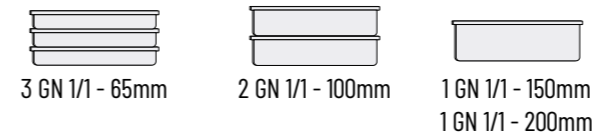

Capacity Chart KPC-01