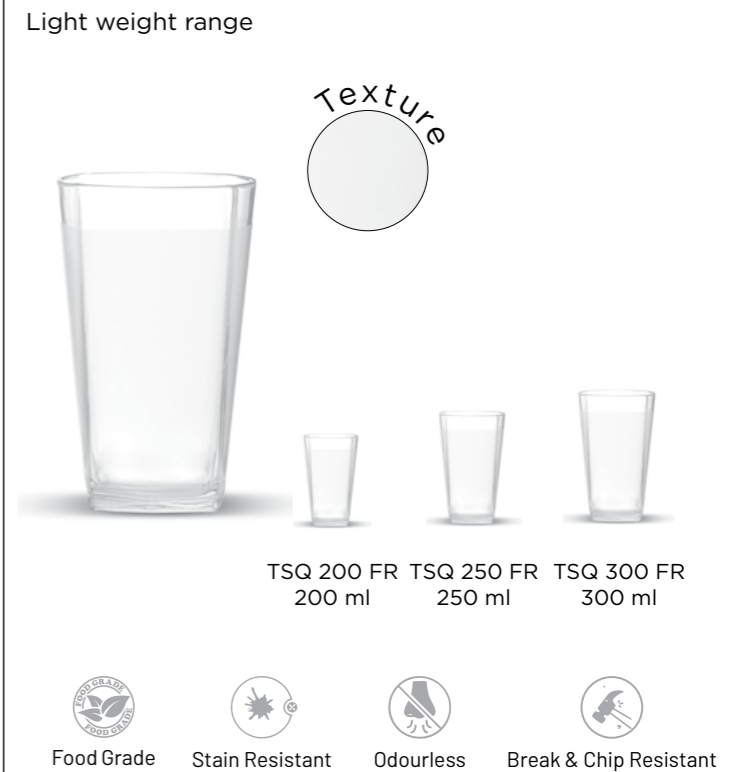

Code	Specification	Size (Inch)
SFT 1317	A.B.S.	13 x 17

Service Tray (With Handle)

Code	Specification	Size (Inch)
THL 1014	A.B.S.	10.5 x 14
THL 1010	A.B.S.	10 x 10

Colours Available

TUMBLERS

- Made of quality material, feature the elegant look and feel of glass without the high replacement. costs lightweight and easy handling, ideal for bars, discos, hotels and other places.
- PC tumblers with elegant design, quality material, feel of glass and clear, environmental, health, safety, unbreakable and durable, ideal for restaurants, hotels, bars, living rooms, hospitals and other places.
- Elegant design, clear and amber color for choice, textured surface, excellent feel, environmental, health, safety, unbreakable and durable, ideal for schools, restaurants, hotels, bathrooms, and other places.

Taper Series

Taper series (LR) Light weight range

Step series (Frosted)

Step series (Plain)

High Ball Series

Square series (Plain)

Square series (Frosted) LR

Cold Drink series